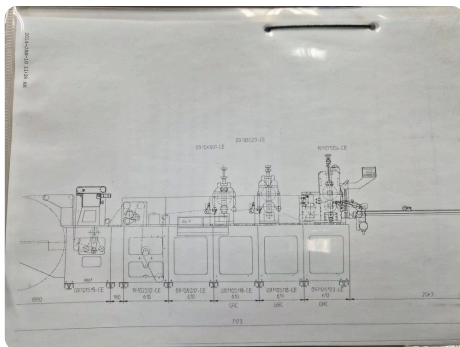

Offer 383136
GALLUS EM 510 from 2008
Label Flexo

Offer Details

Offer Number :	383136
Brand:	GALLUS
Model:	EM 510
Manufacturer	GALLUS
Condition:	Good
Year:	2008
Incoterm:	
Cylinders Condition:	
Under Power:	Yes
Still in production:	Yes
Test possible:	Yes
Complete and in working condition:	Yes
Availability:	
Counter:	
Machine number:	
Description:	3 Unit<>-Die-Cutting Unit<>-Creasing Unit<>-Kiss-Cutting Unit<>Equipped with magnetic cylinders for precise and efficient die-cutting operations.<>The machine is configured as a dedicated rotary die-cutting line, <>designed for high-precision label converting applications. <>Ensures accurate web alignment throughout the process.<>Rotary Die-Cutting Unit<>Equipped with magnetic cylinders for precise and efficient die-cutting operations.<>Slitting Section <>Allows flexible slitting into multiple lanes using adjustable knives.

Technical details

Max. Web width:	500 mm
HS Code	84431600

PRICE: Upon request

Images

Contact: +49 172-371-8407 Email: dirk@roepa.com