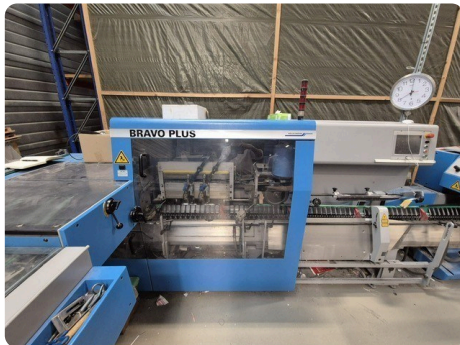

HS Code

84439959 HS Codes Classification of Other

PRICE: Upon request

Images

Contact: +49 172-371-8407 Email: dirk@roepa.com