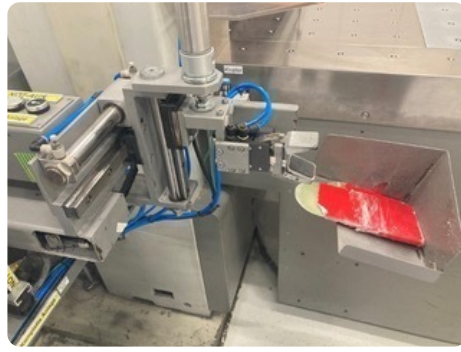

Offer 379833
POLAR 176 ED from 2000
Paper Guillotine

Offer Details

Offer Number:	379833
Brand:	POLAR
Model:	176 ED
Manufacturer:	POLAR
Condition:	Good
Year:	2000
Incoterm:	Free Carrier
Cylinders Condition:	
Under Power:	Yes
Still in production:	Yes
Test possible:	Yes
Complete and in working condition:	Yes
Availability:	
Counter:	
Machine number:	
Description:	- transfer width between backside table and Transomat is 176 cm<->- Rotating and tilting saddle<->- with ED controller<->- left side pneumatic lowerable side bar<->- pneumatic lowerable stainless steel transfer corner on the right air table<->- approx 7 knives<->Polar TR 185-BL-7 left sided loading Transomat mit Chipmarker clamb gripper and slider for back table batching<->Gripper feed via rear table<->Polar TR 160-ER-7 S on the right unloading Transomat<->4.5 million cuts<->Airtable<->Side tables

Technical details

Max. cut width	1760 mm
HS Code	84439959 HS Codes Classification of Other

PRICE: Upon request

Images

Contact: +49 172-371-8407 Email: dirk@roepa.com